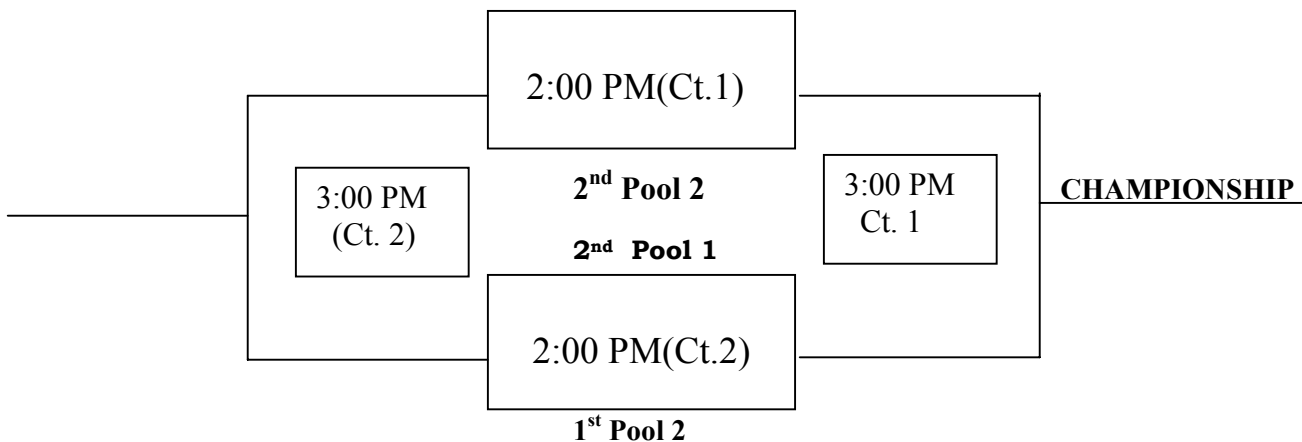

GREENHILL INVITATIONAL – SPETEMBER 13TH, 2003
7TH GRADE
Phillips Gym

Pool 1	W	L	Pool 2	W	L
1. Greenhill			1. T.C.A		
2. F.W.C.D.			2. Hockaday		
3. Trinity Valley			3. E.S.D.		
4. Providence			4. F.W.C		

Pool Play 2 games to 15, capped			Pool 1 Winner	Pool 2 Winner
1	vs.	2 (Ct. 1,2)	8:00 AM	
3	vs.	4 (Ct. 1,2)	8:45 AM	
1	vs.	3 (Ct. 1,2)	9:30 AM	
2	vs.	4 (Ct. 1, 2)	10:15 AM	
2	vs.	3 (Ct. 1,2)	11:00 AM	
1	vs.	4 (Ct. 1,2)	11:45 AM	

***Please provide one lines person for your match.**
Tournament is 2/3 to 25, capped. Third to 15 (no cap).

Phillips Gym
1st Pool 1

Consolation Round

1:00 3rd Pool 1 v. 3rd Pool 2, Ct. 1
1:00 4th Pool 1 v. 4th Pool 2, Ct. 2