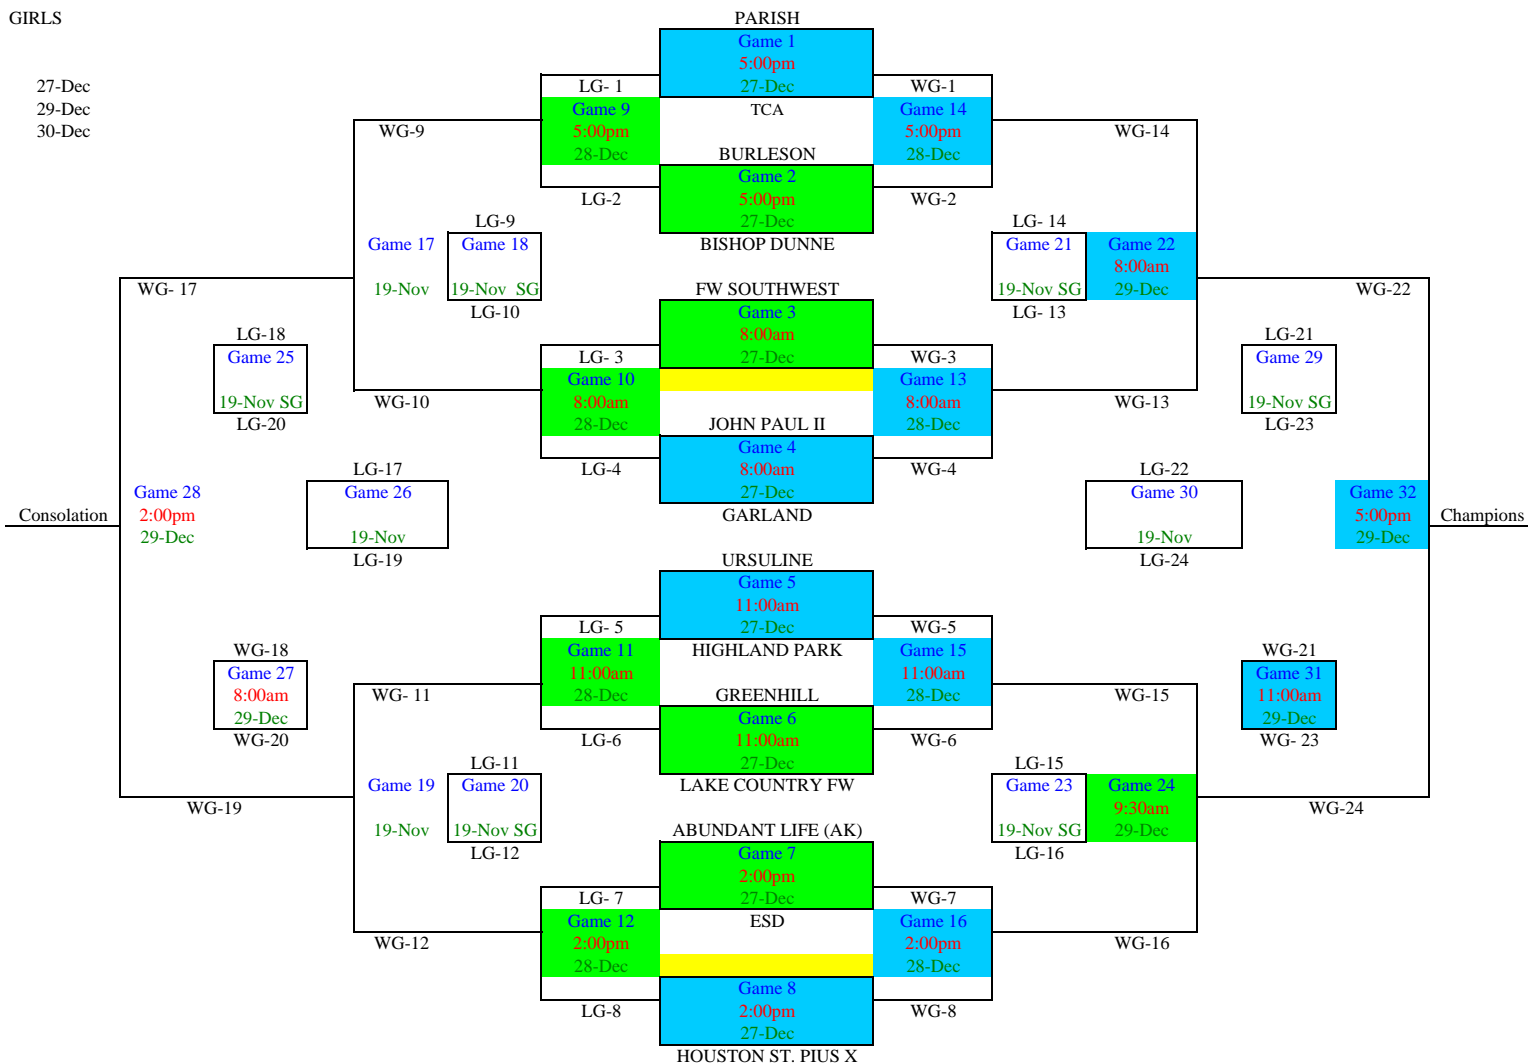

Lady Cardinal Classic

Melissa High School November 17-19, 2005

GIRLS

27-Dec
29-Dec
30-Dec

Top Team Wears White

WG = Winner of Game
LG = Loser of Game